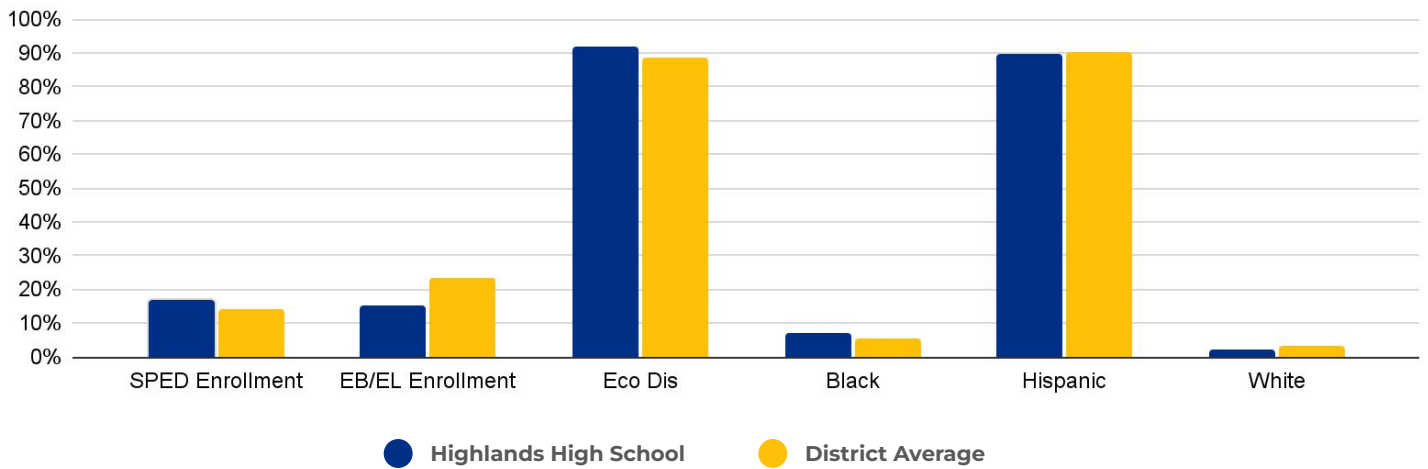

## PRIMARY CRITERIA #3: 2022-23 FACILITY USE

Functional Capacity  
**2,447**

Facility Usage  
**68%**

## DEMOGRAPHICS