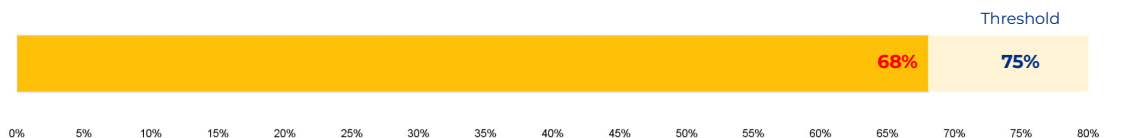

PRIMARY CRITERIA #3: 2022-23 FACILITY USE

Functional Capacity
2,447

Facility Usage
68%