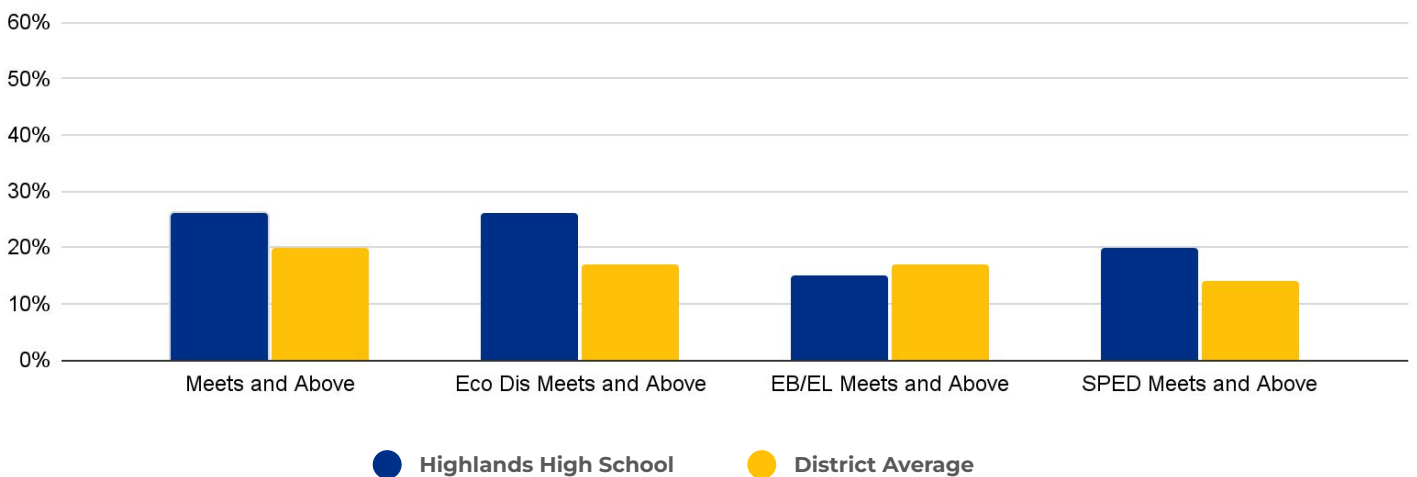

2022 ACADEMIC PERFORMANCE