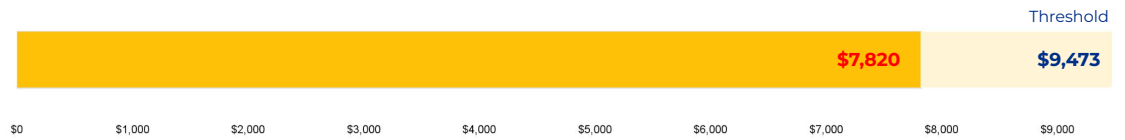

## PRIMARY CRITERIA #1: 2022-23 ENROLLMENT

2023 Enrollment  
**1,668**

Campus Type  
**HS**

Enrollment Threshold  
**1,200**

	2018	2019	2020	2021	2022	2023
<b>Total Enrollment:</b>	1808	1439	1512	1525	1539	1668

## PRIMARY CRITERIA #2: FACILITY COST PER PUPIL

Cost Per Pupil  
**\$7,820**