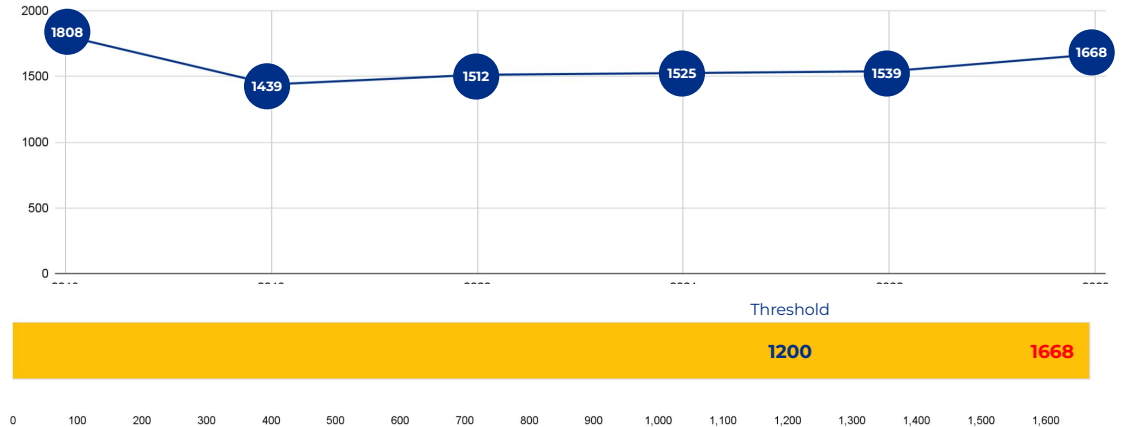

## PRIMARY CRITERIA #1: 2022-23 ENROLLMENT

2023 Enrollment  
**1,668**

Campus Type  
**HS**

Enrollment Threshold  
**1,200**

	2018	2019	2020	2021	2022	2023
<b>Total Enrollment:</b>	1808	1439	1512	1525	1539	1668